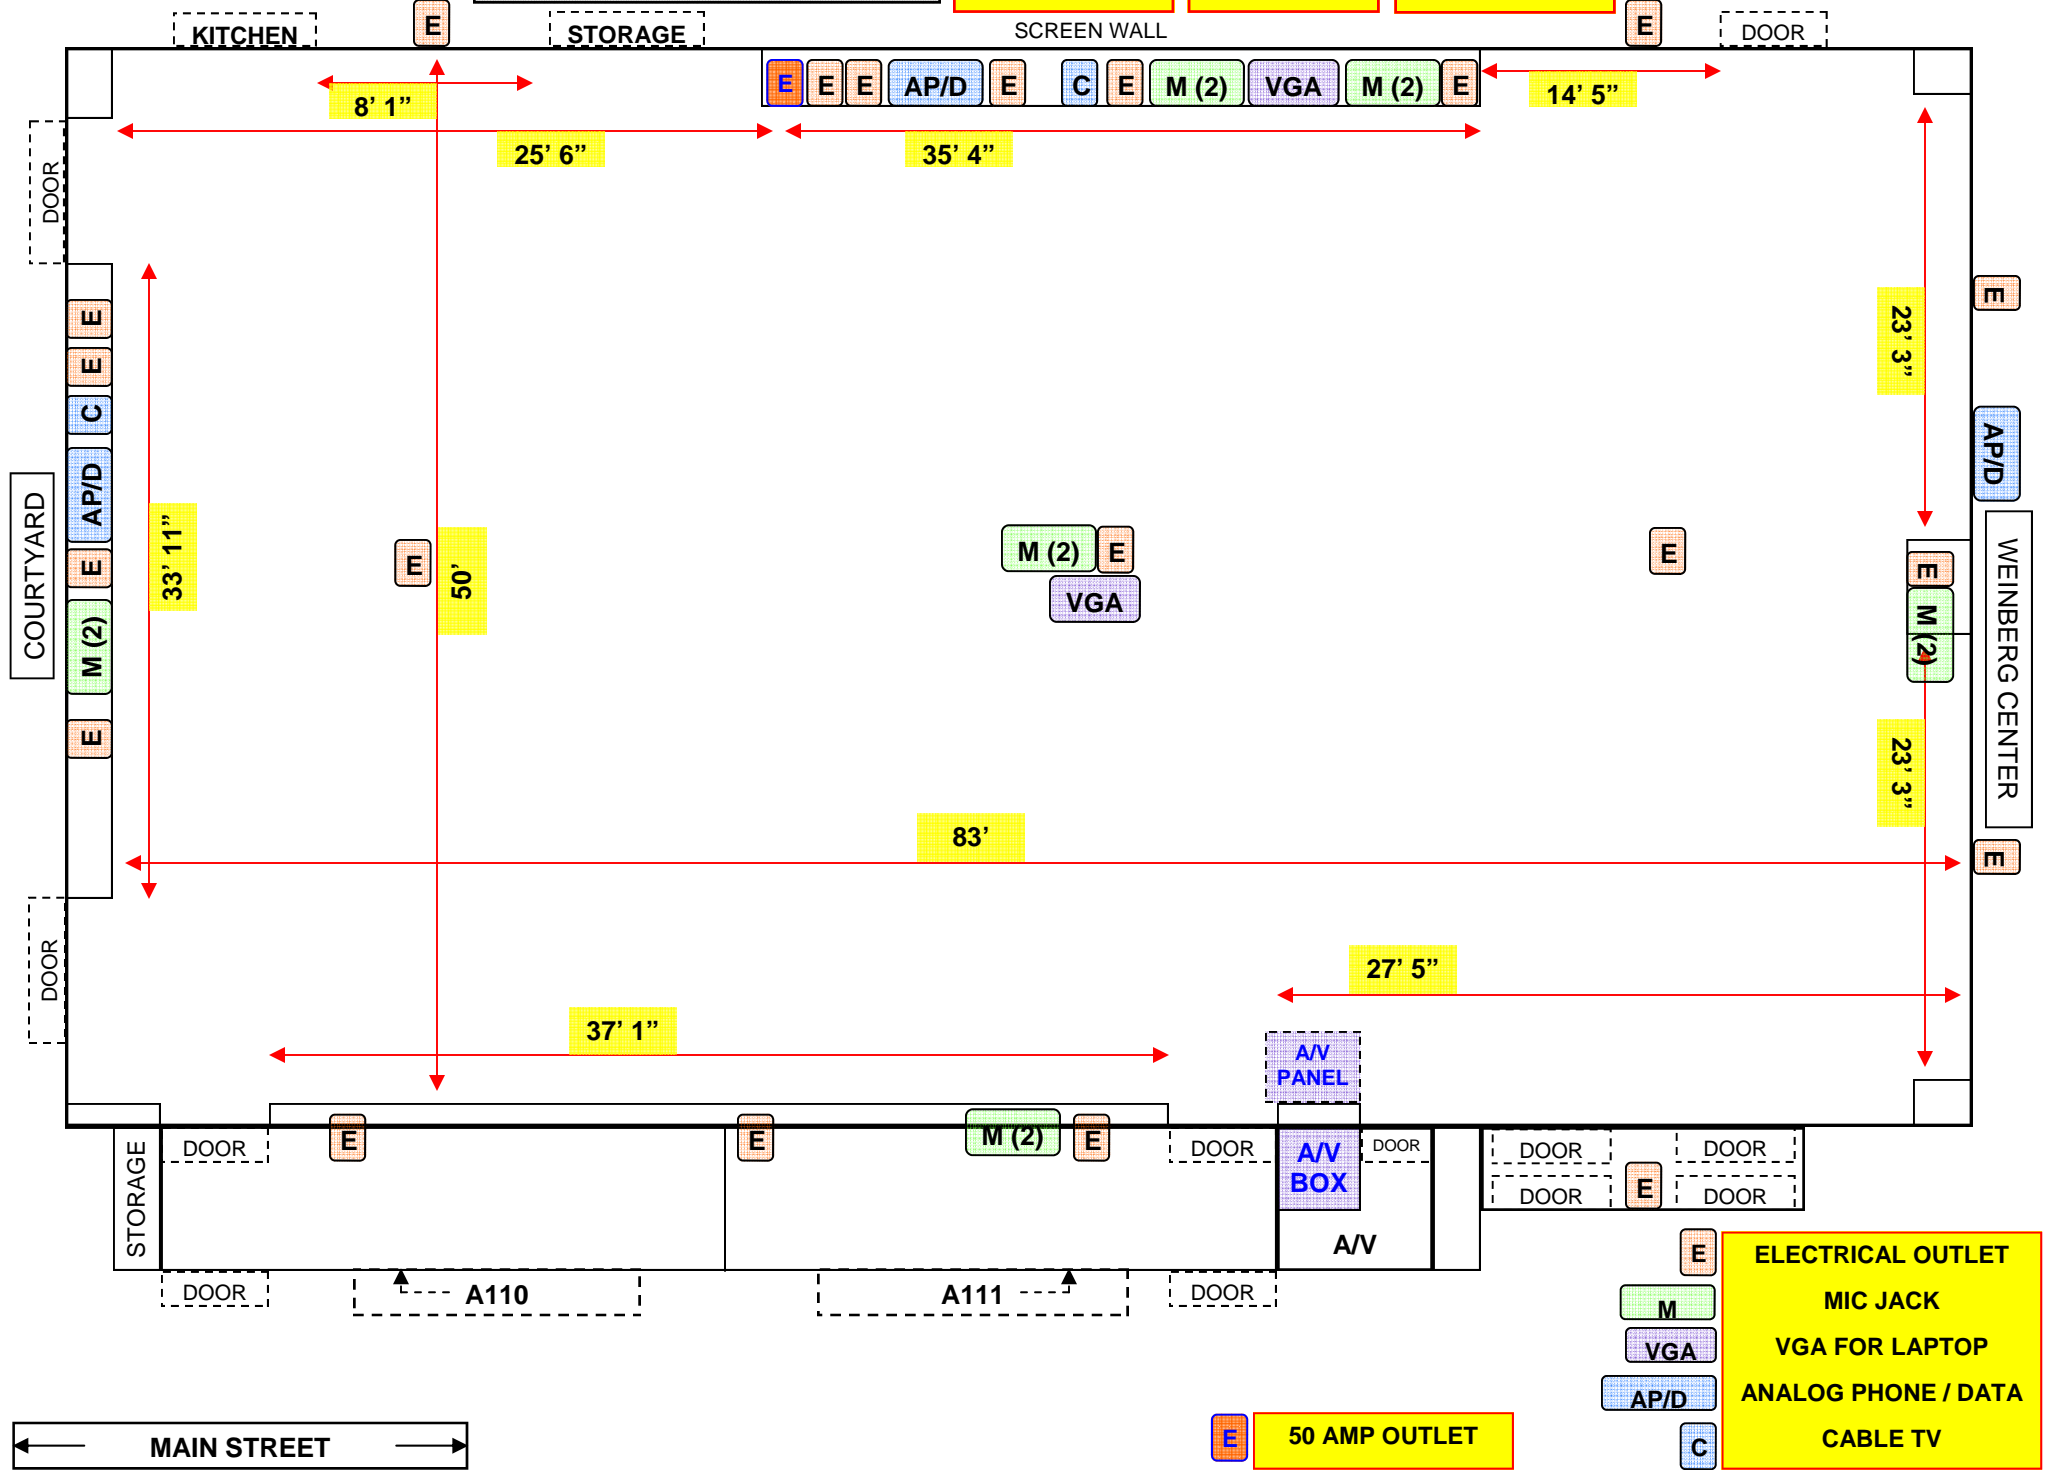

THE SAM LERNER CENTER FOR CULTURAL ARTS—DIMENSIONS

APPROX 4150 SQUARE FEET

***** NOT TO SCALE *****

CEILING HT: APPROX 17 FT

RAMP TO FRONT →

- E** ELECTRICAL OUTLET
- M** MIC JACK
- VGA** VGA FOR LAPTOP
- AP/D** ANALOG PHONE / DATA
- C** CABLE TV
- E** 50 AMP OUTLET